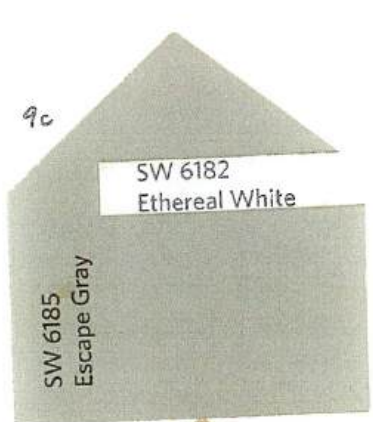

WOODSIDE ESTATES

EXTERIOR PAINT COLOR SCHEMES

SHERWIN WILLIAMS PAINT COMPANY

2040 N. University Drive
Coral Springs, FL 33071
(954) 753-6077