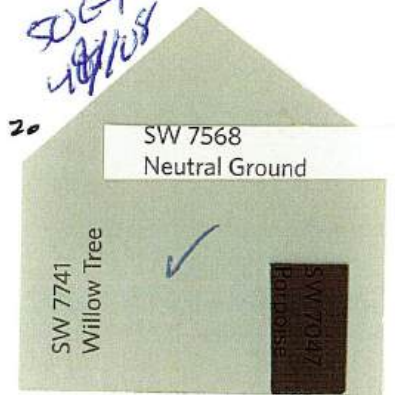

306458/068