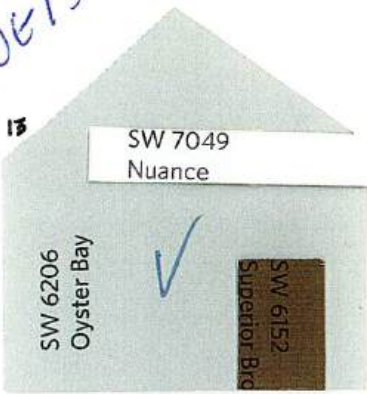

Woodside Estates

SUGGESTED NEW EXTERIOR PAINT SCHEMES

306455/066