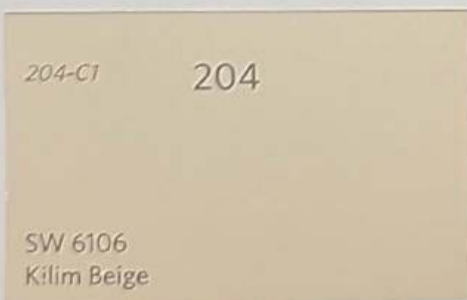

KILIM BEIGE