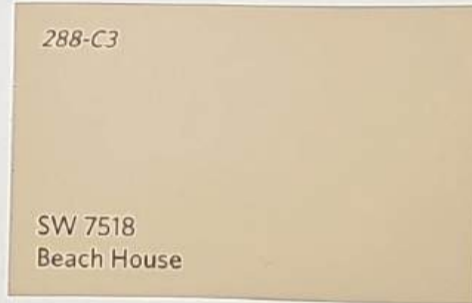

BEACH HOUSE