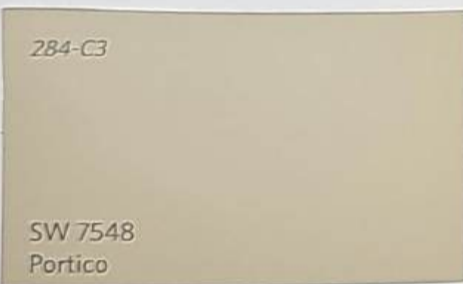

WOODSIDE ESTATES HOA
ESTATE HOME COLORS

GRECIAN IVORY

TRUSTY TAN

RELAXED KHAKI

SIMPLIFY BEIGE

STUCCO

ROMAN COLUMN

PORTICO

PRAIRIE GRASS

EGRET WHITE

BAGEL

FRESCO CREAM

SEDATE GREY

DRY DOCK